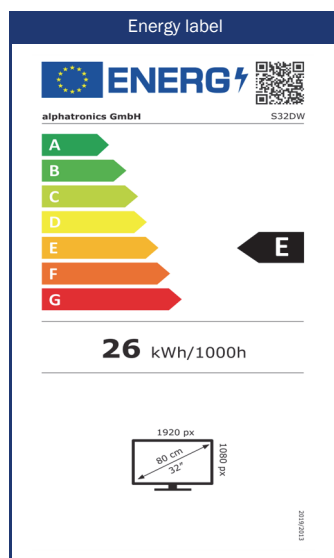

Focus on the display (panel)

Experience our displays in the highest quality. With impressive features such as a wide angle of 178° horizontally and vertically, pixel error class 0 (no pixel errors allowed) and a matt surface, we always guarantee you a flawless image, no matter what the conditions.

GERMAN QUALITY
- SINCE 1999 -
ASSEMBLED IN GERMANY

Model	S32DW	
SMART	SMART platform ²	webOS Hub ⁵
	Netrange ¹	-
	APP Store	Content Store
UPDATE	OTA (Over The Air) update	•
	Manual update via USB	-
POWER SUPPLY	Input voltage	10,5 - 30 V DC
	On/off switch	•
	Power consumption kWh/1000h	26
	Power consumption standby	< 0.5 W
	Energy efficiency class	E
FEATURES	Sleep timer	•
	Graphical OSD menu	english / multilingual
	Parental control	•
	LG Channels / LG Fitness	• / •
	Smart Home: Matter IoT	•
	Apple AirPlay / HomeKit ⁶	• / •
	PROTECTION	Corrosion protected electronics
	Overvoltage protection	•
	Reverse polarity protection	•
GENERAL	Dimensions with base (W x H x D)	-
	Dimensions without base (W x H x D)	290 x 65 x 235 mm
	Weight (with/without base in kg)	- / 2.90 kg
	Housing color	black (powder coated)
	VESA standard	-
ACCESSORIES ³	S-Box, remote control, DVB-T antenna, 12V cigarette lighter cable, Mounting accessories, instruction manual	
CERTIFICATES	CE, UKCA, ECE-R10	
EAN CODE	Product ID	S32DW
	Internal item number	991005
	EAN	4260037135304