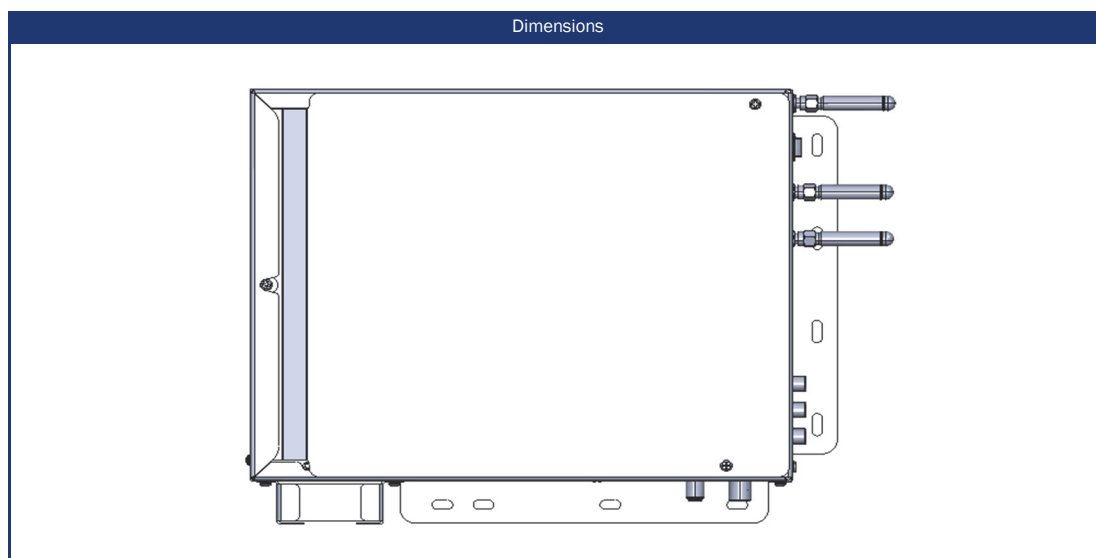

GERMAN QUALITY
- SINCE 1999 -
ASSEMBLED IN GERMANY

Model	S32DW	
SMART	SMART platform ²	webOS Hub ⁵
	Netrange ¹	-
	APP Store	Content Store
UPDATE	OTA (Over The Air) update	•
	Manual update via USB	-
POWER SUPPLY	Input voltage	10,5 - 30 V DC
	On/off switch	•
	Power consumption kWh/1000h	26
	Power consumption standby	< 0.5 W
	Energy efficiency class	E
FEATURES	Sleep timer	•
	Graphical OSD menu	english / multilingual
	Parental control	•
	LG Channels / LG Fitness	• / •
	Smart Home: Matter IoT	•
	Apple AirPlay / HomeKit ⁶	• / •
	PROTECTION	Corrosion protected electronics
	Overvoltage protection	•
	Reverse polarity protection	•
GENERAL	Dimensions with base (W x H x D)	-
	Dimensions without base (W x H x D)	290 x 65 x 235 mm
	Weight (with/without base in kg)	- / 2.90 kg
	Housing color	black (powder coated)
	VESA standard	-
ACCESSORIES ³	S-Box, remote control, DVB-T antenna, 12V cigarette lighter cable, Mounting accessories, instruction manual	
CERTIFICATES	CE, UKCA, ECE-R10	
EAN CODE	Product ID	S32DW
	Internal item number	991005
	EAN	4260037135304