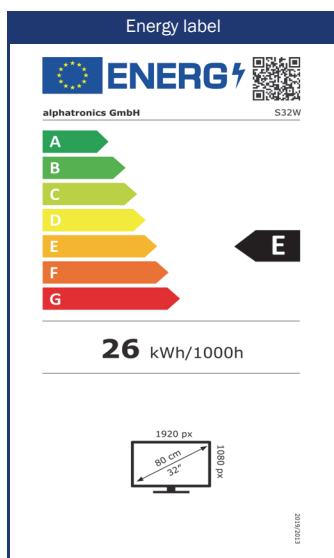

Focus on the display (panel)

Experience our displays in the highest quality. With impressive features such as a wide angle of 178° horizontally and vertically, pixel error class 0 (no pixel errors allowed) and a matt surface, we always guarantee you a flawless image, no matter what the conditions.

GERMAN QUALITY
- SINCE 1999 -
ASSEMBLED IN GERMANY

Model	S32W	
SMART	SMART platform ²	webOS Hub ⁵
	Netrange ¹	-
	APP Store	Content Store
UPDATE	OTA (Over The Air) update	•
	Manual update via USB	-
POWER SUPPLY	Input voltage	10,5 - 30 V DC
	On/off switch	•
	Power consumption kWh/1000h	26
	Power consumption standby	< 0.5 W
	Energy efficiency class	E
FEATURES	Sleep timer	•
	Graphical OSD menu	english / multilingual
	Parental control	•
	LG Channels / LG Fitness	• / •
	Smart Home: Matter IoT	•
	Apple AirPlay / HomeKit ⁶	• / •
	PROTECTION	Corrosion protected electronics
	Overvoltage protection	•
	Reverse polarity protection	•
GENERAL	Dimensions with base (W x H x D)	-
	Dimensions without base (W x H x D)	290 x 30 x 235 mm
	Weight (with/without base in kg)	- / 2.65 kg
	Housing color	black (powder coated)
	VESA standard	-
ACCESSORIES ³	S-Box, remote control, DVB-T antenna, 12V cigarette lighter cable, Mounting accessories, instruction manual	
CERTIFICATES	CE, UKCA, ECE-R10	
EAN CODE	Product ID	S32W
	Internal item number	991003
	EAN	4260037135281