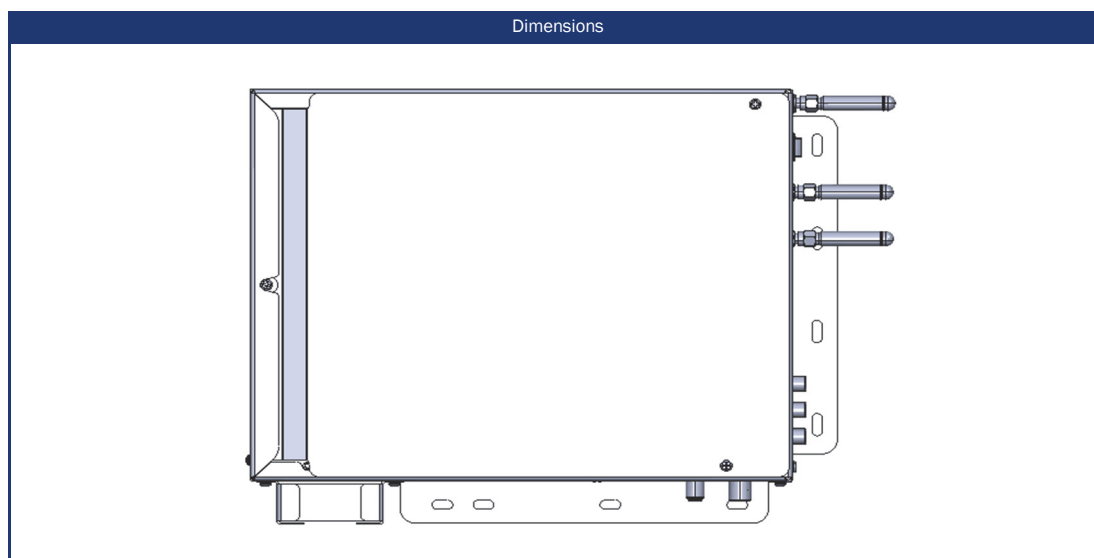

GERMAN QUALITY
- SINCE 1999 -
ASSEMBLED IN GERMANY

Model	S32W	
SMART	SMART platform ²	webOS Hub ⁵
	Netrange ¹	-
	APP Store	Content Store
UPDATE	OTA (Over The Air) update	•
	Manual update via USB	-
POWER SUPPLY	Input voltage	10,5 - 30 V DC
	On/off switch	•
	Power consumption kWh/1000h	26
	Power consumption standby	< 0.5 W
	Energy efficiency class	E
FEATURES	Sleep timer	•
	Graphical OSD menu	english / multilingual
	Parental control	•
	LG Channels / LG Fitness	• / •
	Smart Home: Matter IoT	•
	Apple AirPlay / HomeKit ⁶	• / •
	PROTECTION	Corrosion protected electronics
	Overvoltage protection	•
	Reverse polarity protection	•
GENERAL	Dimensions with base (W x H x D)	-
	Dimensions without base (W x H x D)	290 x 30 x 235 mm
	Weight (with/without base in kg)	- / 2.65 kg
	Housing color	black (powder coated)
	VESA standard	-
ACCESSORIES ³	S-Box, remote control, DVB-T antenna, 12V cigarette lighter cable, Mounting accessories, instruction manual	
CERTIFICATES	CE, UKCA, ECE-R10	
EAN CODE	Product ID	S32W
	Internal item number	991003
	EAN	4260037135281